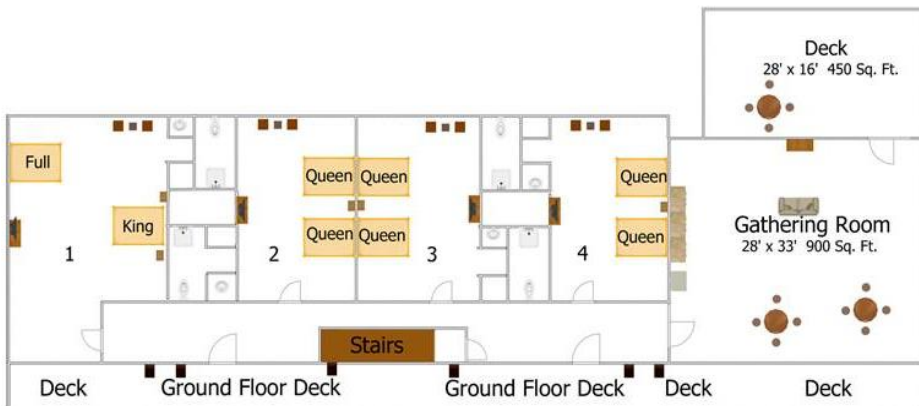

Bear's Den Lodge – 8 Rooms

Ground floor is wheelchair accessible.
Total Size: Approximately 4,000 square feet.

8 Hotel Size Rooms – Each with 2 beds & private bath.

Gathering Room with comfortable seating, satellite TV, full kitchen & covered porch.