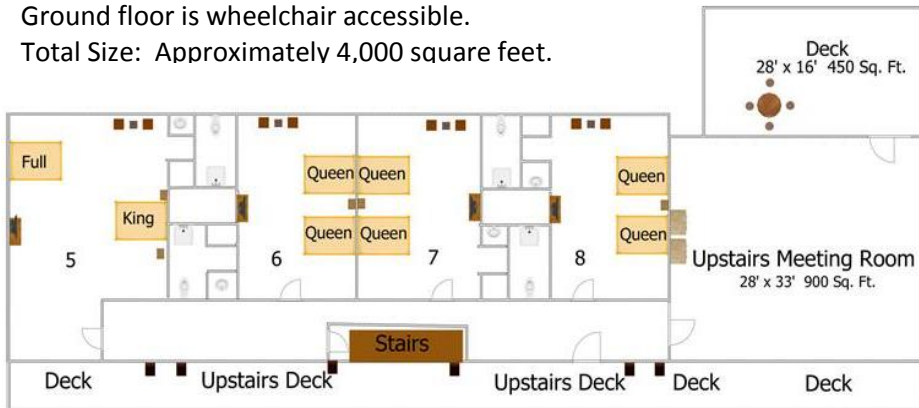

Bear's Den Lodge – 8 Rooms

Ground floor is wheelchair accessible.
Total Size: Approximately 4,000 square feet.

8 Hotel Size Rooms – Each with 2 beds & private bath.

Gathering Room with comfortable seating, satellite TV, full kitchen & covered porch.

FREE WIFI and parking.

Meeting/Bonus Room with deck upstairs.

706-864-6456