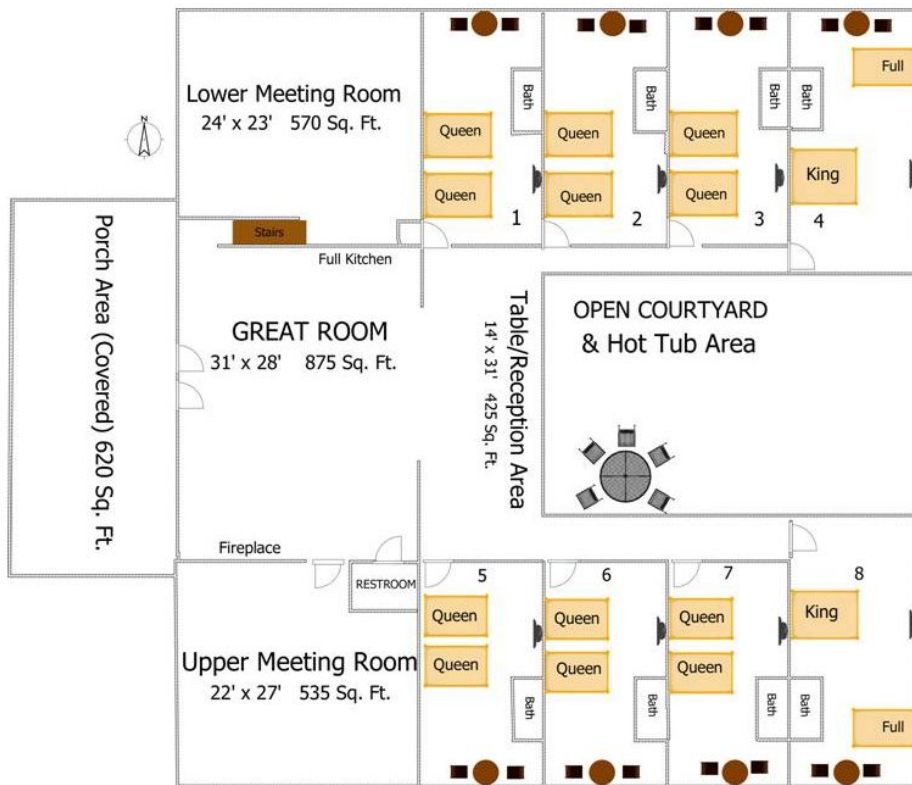

Deer Trail Lodge – 8 Rooms

8 Hotel Size Rooms – Each with 2 beds and private bath.

Great Room with fireplace, comfortable seating, satellite TV, full kitchen & covered porch.

Private Hot Tub

Two Meeting or Bonus Rooms

FREE WIFI and parking.

Wheelchair accessible. Approximately 4,000 square feet in size. 706-864-6456