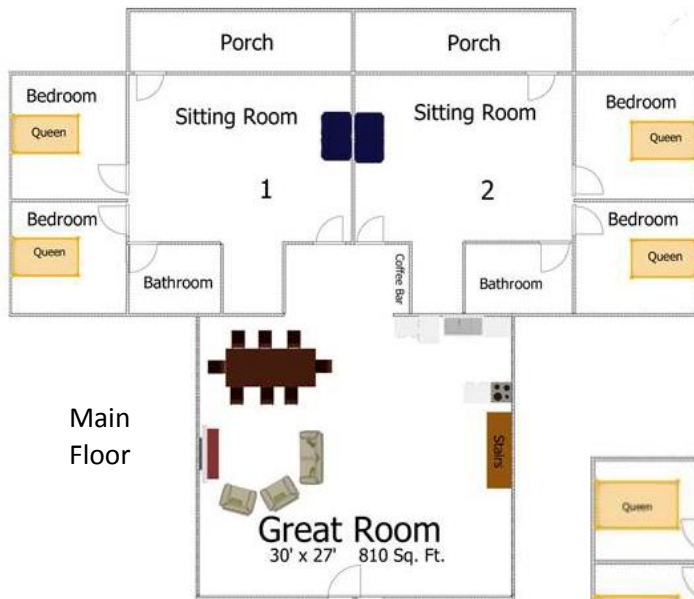

# Eagles Nest Lodge – 8 Rooms

Meeting space can be added and is available in our Conference Center

**8 Hotel Size Rooms** – 4 Suites w/2 bedrooms + 1 bath & sitting area w/sleeper sofa each PLUS 4 hotel size rooms, each with 2 beds.

**Great Room** with comfortable seating, satellite TV, full kitchen & covered porch.

**FREE WIFI** and parking.

Exterior looks are deceiving when you see this lodge from the outside even though it's 4,000 sq. ft. of space on the inside.