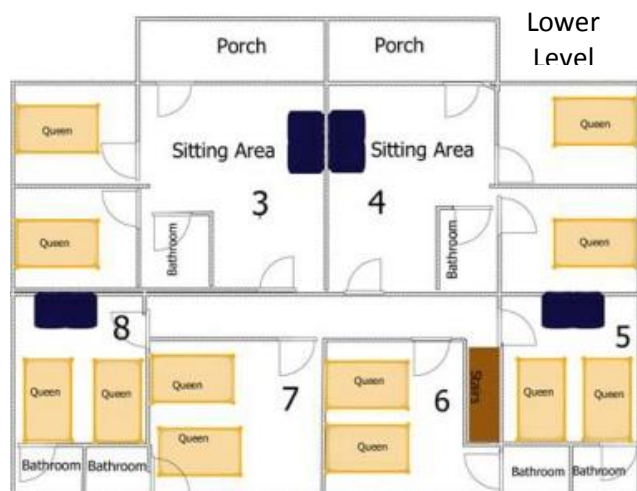

# Eagles Nest Lodge – 8 Rooms

Meeting space can be added and is available in our Conference Center

**8 Hotel Size Rooms** – 4 Suites w/2 bedrooms + 1 bath & sitting area w/sleeper sofa each PLUS 4 hotel size rooms, each with 2 beds.

**Great Room** with comfortable seating, satellite TV, full kitchen & covered porch.

**FREE WIFI** and parking.

Exterior looks are deceiving when you see this lodge from the outside even though it's 4,000 sq. ft. of space on the inside.