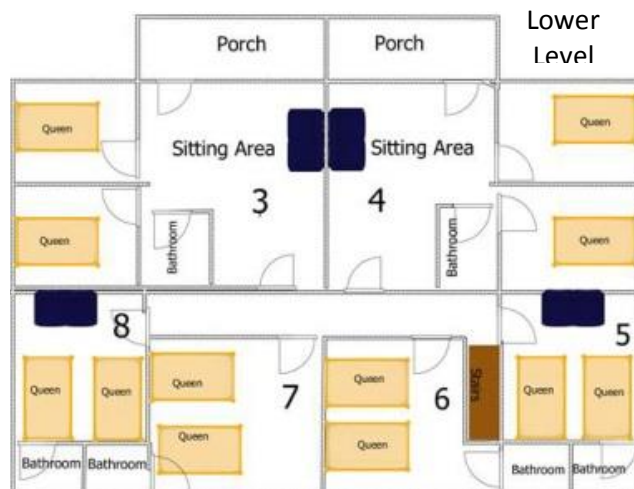

Eagles Nest Lodge – 8 Rooms

Meeting space can be added and is available in our Conference Center

8 Hotel Size Rooms – 4 Suites w/2 bedrooms + 1 bath & sitting area w/sleeper sofa each PLUS 4 hotel size rooms, each with 2 beds.

Great Room with comfortable seating, satellite TV, full kitchen & covered porch.

FREE WIFI and parking.

Exterior looks are deceiving when you see this lodge from the outside even though it's 4,000 sq. ft. of space on the inside.