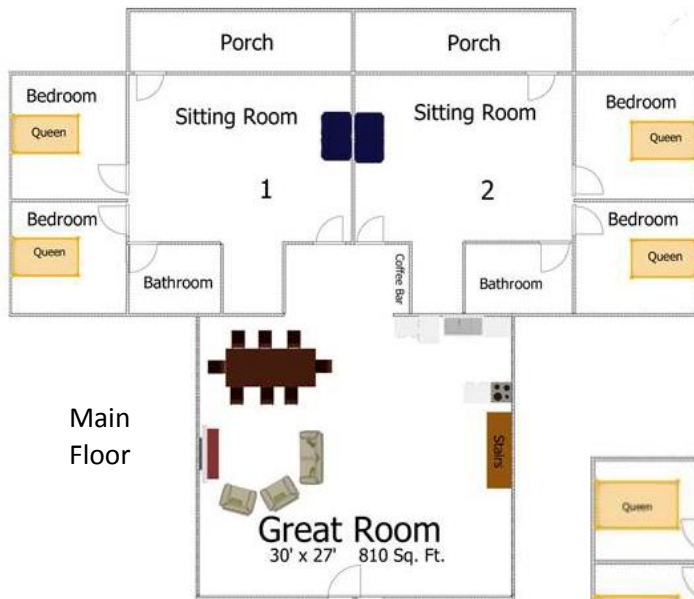

Eagles Nest Lodge – 8 Rooms

Meeting space can be added and is available in our Conference Center

8 Hotel Size Rooms – 4 Suites w/2 bedrooms + 1 bath & sitting area w/sleeper sofa each PLUS 4 hotel size rooms, each with 2 beds.

Great Room with comfortable seating, satellite TV, full kitchen & covered porch.

FREE WIFI and parking.

Exterior looks are deceiving when you see this lodge from the outside even though it's 4,000 sq. ft. of space on the inside.