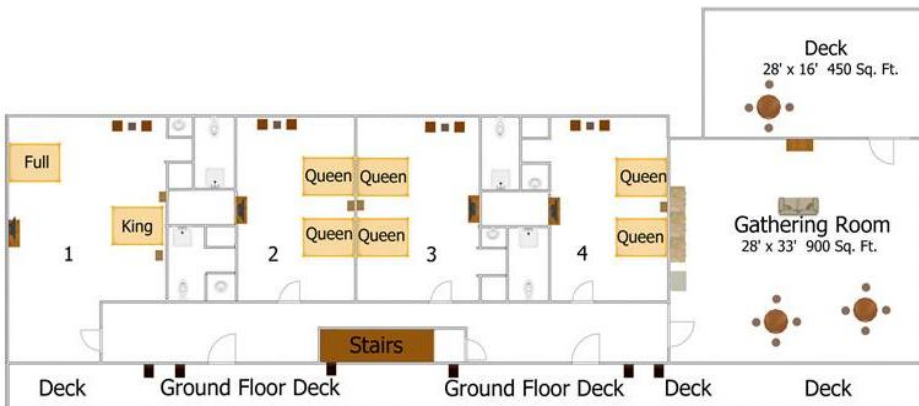

## Bear's Den Lodge – 8 Rooms

Ground floor is wheelchair accessible.  
Total Size: Approximately 4,000 square feet.

**8 Rooms** – Each with 2 beds, private bath, DirectTV, HBO, Showtime, mini fridge, coffee maker.