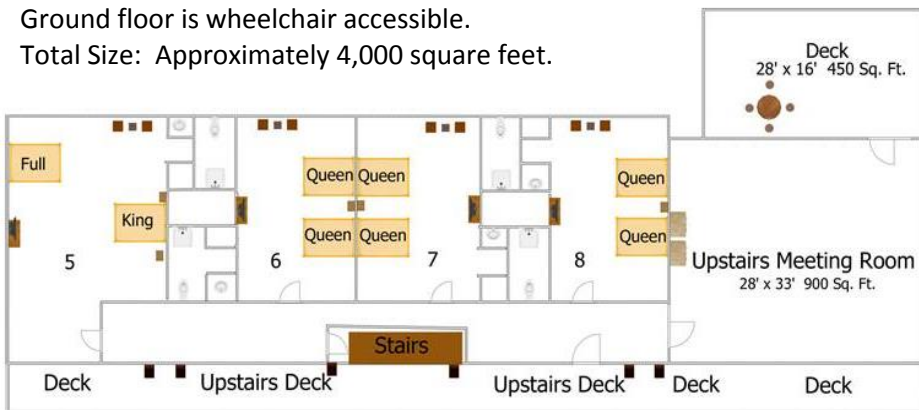

## Bear's Den Lodge – 8 Rooms

Ground floor is wheelchair accessible.  
Total Size: Approximately 4,000 square feet.

**8 Rooms** – Each with 2 beds, private bath, DirectTV, HBO, Showtime, mini fridge, coffee maker.