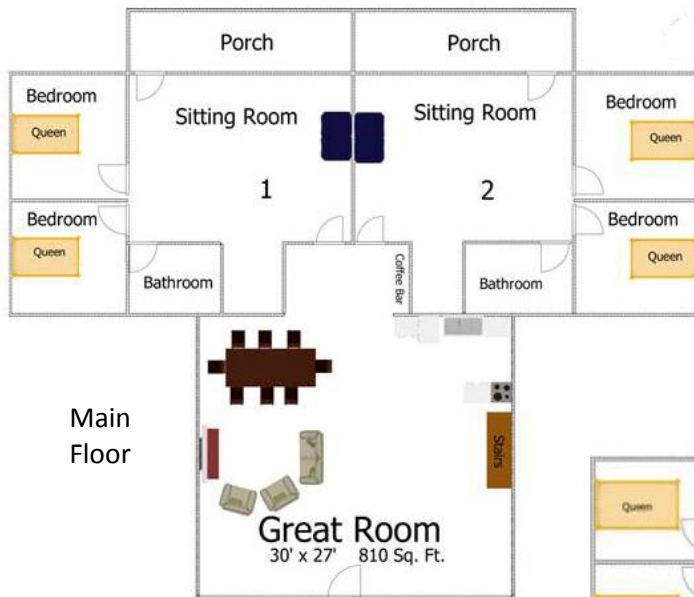

Eagles Nest Lodge – 8 Rooms

Meeting space is available in our Conference Center

8 Rooms – 4, 2 BDRM Suites with king beds, sitting area, & sleeper sofa PLUS 4 hotel rooms, each with 2 queen beds. All rooms have DirectTV, HBO, Showtime

Great Room with comfortable seating, satellite TV, full kitchen & covered porch.

FREE WIFI and parking.

Exterior looks are deceiving! It's 4,000 sq. ft. The great room is wheelchair accessible however the bedrooms are not.