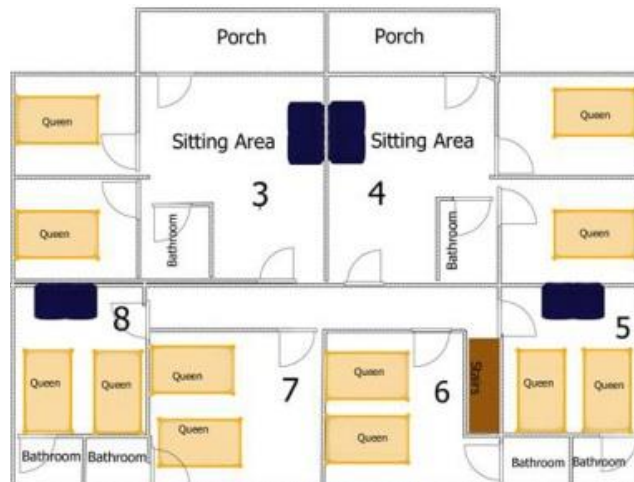

Eagles Nest Lodge – 8 Rooms

Meeting space is available in our Conference Center

8 Rooms – 4, 2 BDRM Suites with king beds, sitting area, & sleeper sofa PLUS 4 hotel rooms, each with 2 queen beds. All rooms have DirectTV, HBO, Showtime

Great Room with comfortable seating, satellite TV, full kitchen & covered porch.

FREE WIFI and parking.

Exterior looks are deceiving! It's 4,000 sq. ft. The great room is wheelchair accessible however the bedrooms are not.