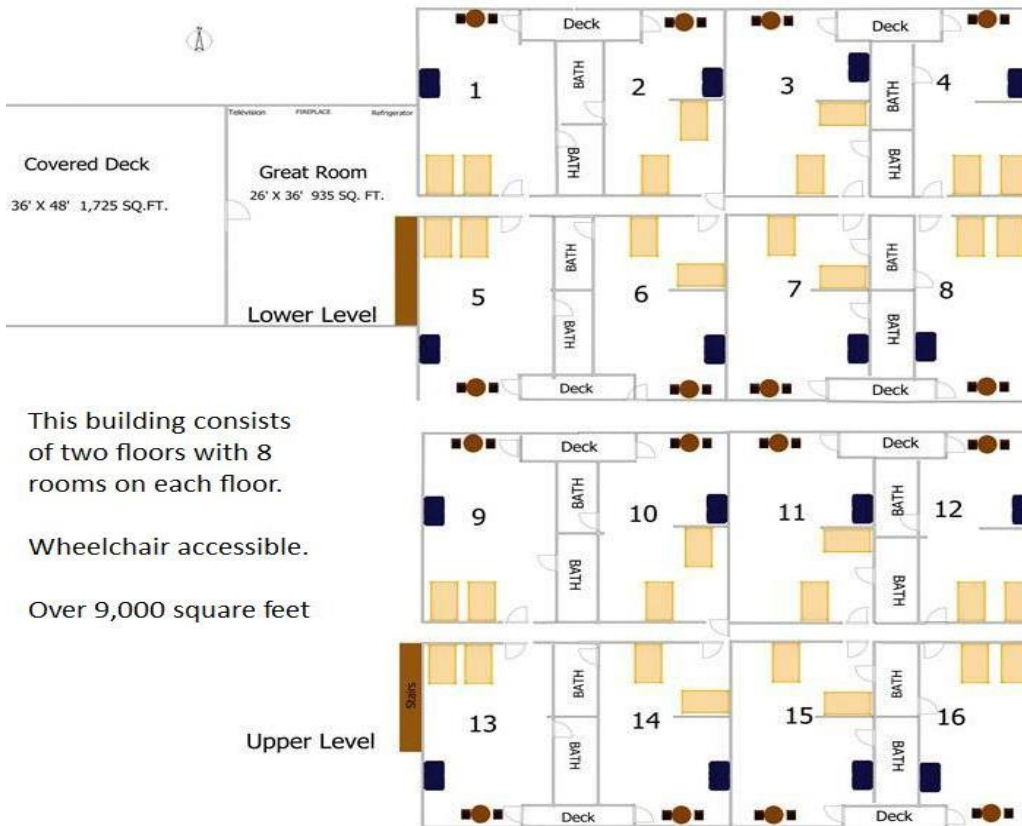

# Treetopper Lodge – A 16 Room Hotel

This building consists of two floors with 8 rooms on each floor.

Wheelchair accessible.

Over 9,000 square feet

## 16 Rooms

Each w/king bed, queen bed & sleeper sofa + private bath, TV, HBO, & Showtime, plus balcony.

## Great Room

with comfortable seating, satellite TV, kitchenette & covered deck.

**FREE WIFI** and parking.

706-864-6456

# The Treetopper Lodge – A 16 Room Hotel

Hospitality Suite/Great Room