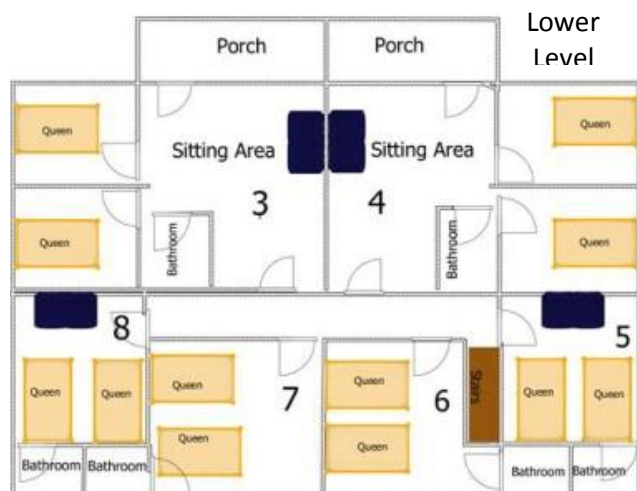

Eagles Nest Lodge – 8 Rooms

Meeting space can be added and is available in our Conference Center

8 Hotel Size Rooms – 4 Suites w/2 bedrooms + 1 bath & sitting area w/sleeper sofa each PLUS 4 hotel size rooms, each with 2 beds.

Great Room with comfortable seating, satellite TV, full kitchen & covered porch.

FREE WIFI and parking.

Exterior looks are deceiving when you see this lodge from the outside even though it's 4,000 sq. ft. of space on the inside.