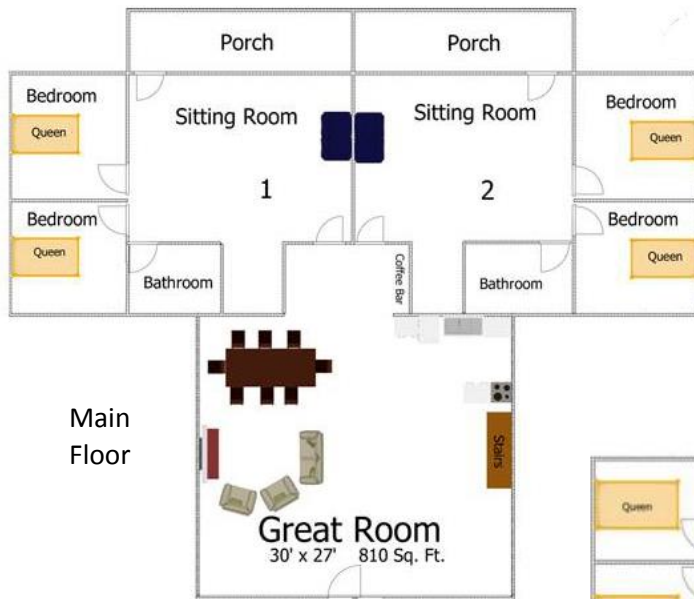

Eagles Nest Lodge – 8 Rooms

Meeting space can be added and is available in our Conference Center

8 Hotel Size Rooms – 4 Suites w/2 bedrooms + 1 bath & sitting area w/sleeper sofa each PLUS 4 hotel size rooms, each with 2 beds.

Great Room with comfortable seating, satellite TV, full kitchen & covered porch.

FREE WIFI and parking.

Exterior looks are deceiving when you see this lodge from the outside even though it's 4,000 sq. ft. of space on the inside.