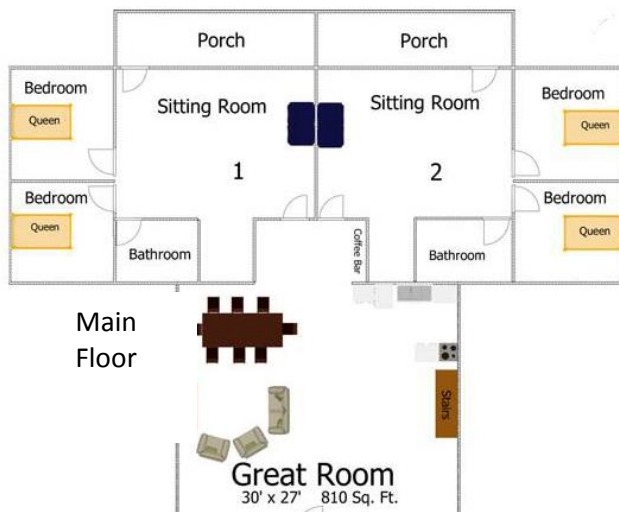

## Eagles Nest Lodge – 8 Rooms

Eagles Nest Hospitality Suite

Eagles Nest Lodge

Eagles Nest Lodge

Eagles Nest Hospitality Suite

Eagles Nest Lodge 2-Bdrm Unit

Eagles Nest Lodge Room

Eagles Nest Lodge Room

Eagles Nest Lodge Room

Boardroom – Optional

Meeting space is available in our Conference Center Boardroom

Exterior looks are deceiving! It's 4,000 sq. ft. The great room is wheelchair accessible however the bedrooms are not.

**8 Rooms** – 4, 2 BDRM Suites with king beds, sitting area, & sleeper sofa PLUS 4 hotel rooms, each with 2 queen beds. All rooms have DirectTV, HBO, Showtime

**Great Room** with comfortable seating, satellite TV, full kitchen & covered porch.