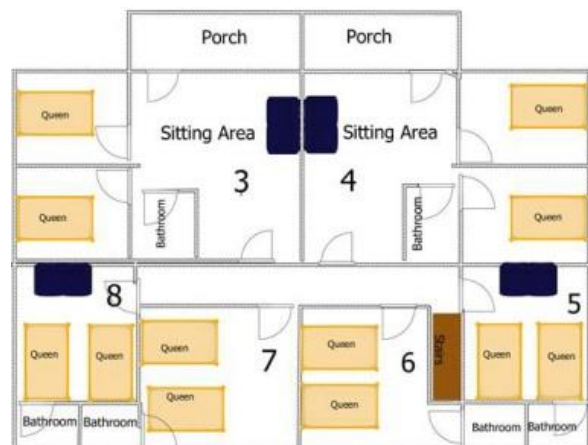

www.forresthillsresort.com
706-864-6456
groups@forresthillsresort.com