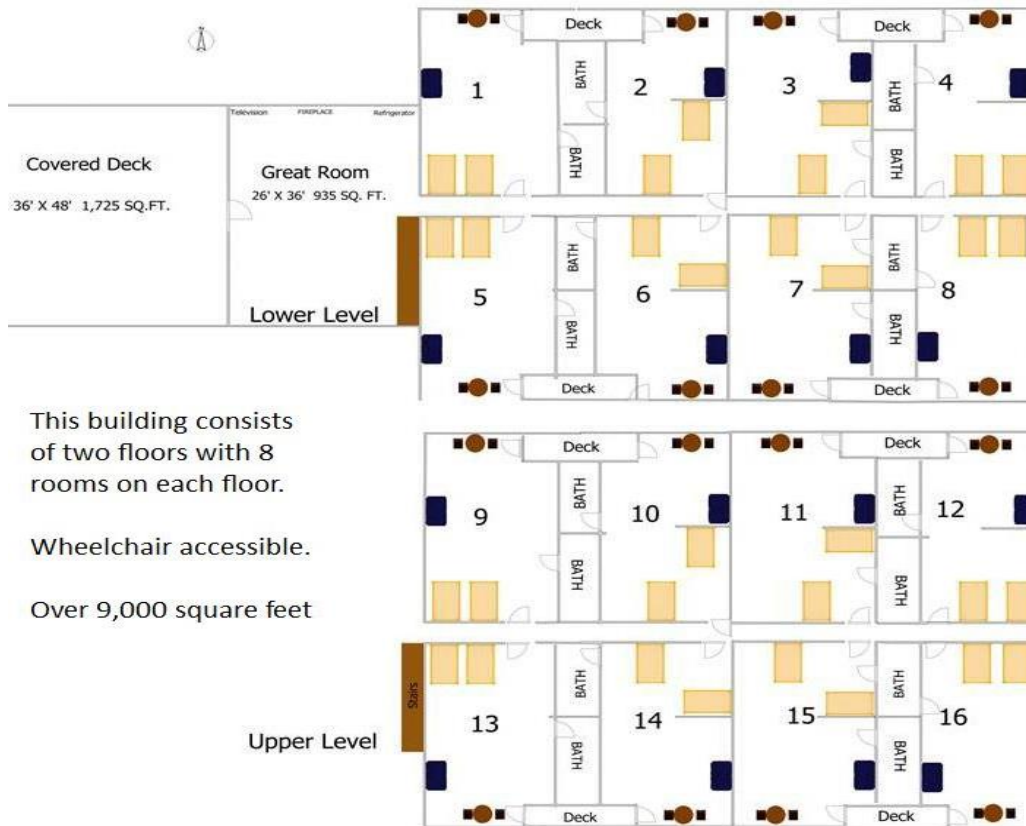

Treetopper Lodge – A 16 Room Hotel

This building consists of two floors with 8 rooms on each floor.

Wheelchair accessible.

Over 9,000 square feet

16 Rooms
Each w/king bed, queen bed & sleeper sofa + private bath, TV, HBO, & Showtime, plus balcony.

Great Room with comfortable seating, satellite TV, kitchenette & covered deck.

FREE WIFI and parking.

706-864-6456

The Treetopper Lodge – A 16 Room Hotel

Hospitality Suite/Great Room

Treetopper Lodge Side View

Treetopper Room Balcony

Hot Tub Next To Treetopper Lodge

Treetopper Lodge Room

Treetopper Lodge Room

Treetopper Lodge Room

Treetopper Room

Treetopper Deck

Conference Center Ballroom