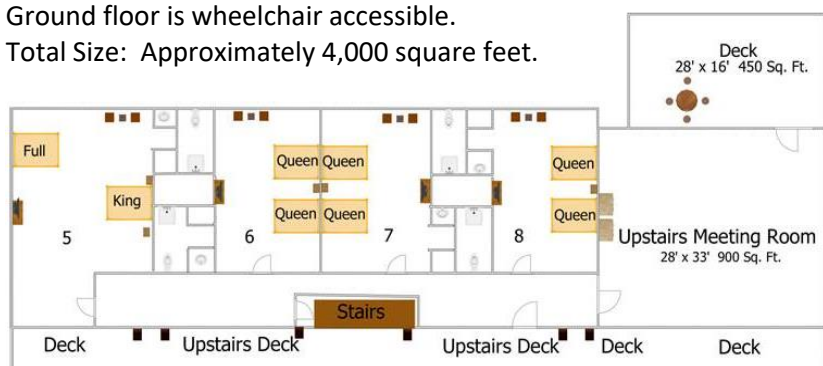

## Bear's Den Lodge – 8 Rooms *Renovated August 2021*

Bears Den Lodge

Bears Den Meeting Room

Bears Den Hospitality Room

Bears Den Lodge Room

Bears Den Lodge Room

Bears Den Lodge Room

Bears Den Lodge Porch

Bears Den Back Deck

Bears Den Lodge

Ground floor is wheelchair accessible.

Total Size: Approximately 4,000 square feet.

**8 Rooms** – Each with 2 QUEEN beds, private bath, DirectTV, HBO, Showtime, mini fridge, coffee maker.