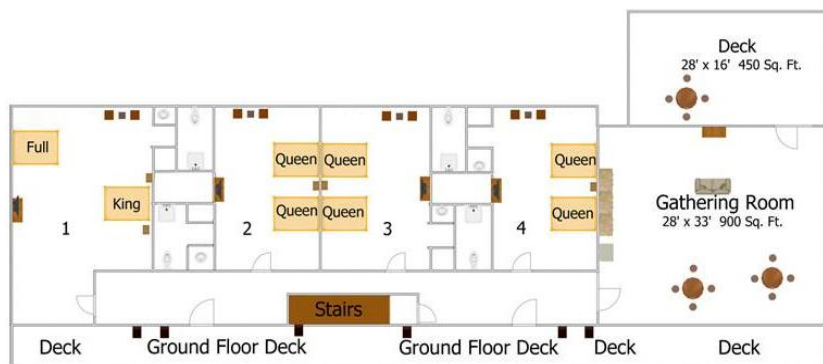

## Bear's Den Lodge – 8 Rooms *Renovated August 2021*

Bears Den Lodge

Bears Den Meeting Room

Bears Den Hospitality Room

Bears Den Lodge Room

Bears Den Lodge Room

Bears Den Lodge Room

Bears Den Lodge Porch

Bears Den Back Deck

Bears Den Lodge

Ground floor is wheelchair accessible.

Total Size: Approximately 4,000 square feet.

**8 Rooms** – Each with 2 QUEEN beds, private bath, DirectTV, HBO, Showtime, mini fridge, coffee maker.