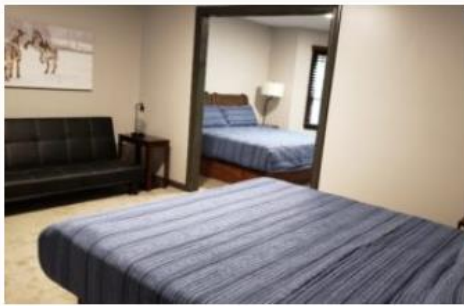

Treetopper Lodge – 16 Rooms – Renovated June 2021

Hot Tub – Treetopper Lodge

Treetopper Lodge Hospitality Room

Conference Center

Treetopper Double King Room

Treetopper Lodge Room

Treetopper 2 Twins/1 King

16 Oversized Hotel Rooms – Half of the rooms have 2 king beds plus a futon – Half of the rooms have 1 king bed & 2 twin beds. Room #1 has handicap access. Each room has 50in TV, refrigerator & private bath.

Great Room with gas log fireplace, comfortable seating, satellite TV, kitchenette & covered porch.

FREE WIFI and parking.

706-864-6456

This building consists of two floors with 8 rooms on each floor.

Ground floor is wheelchair accessible.