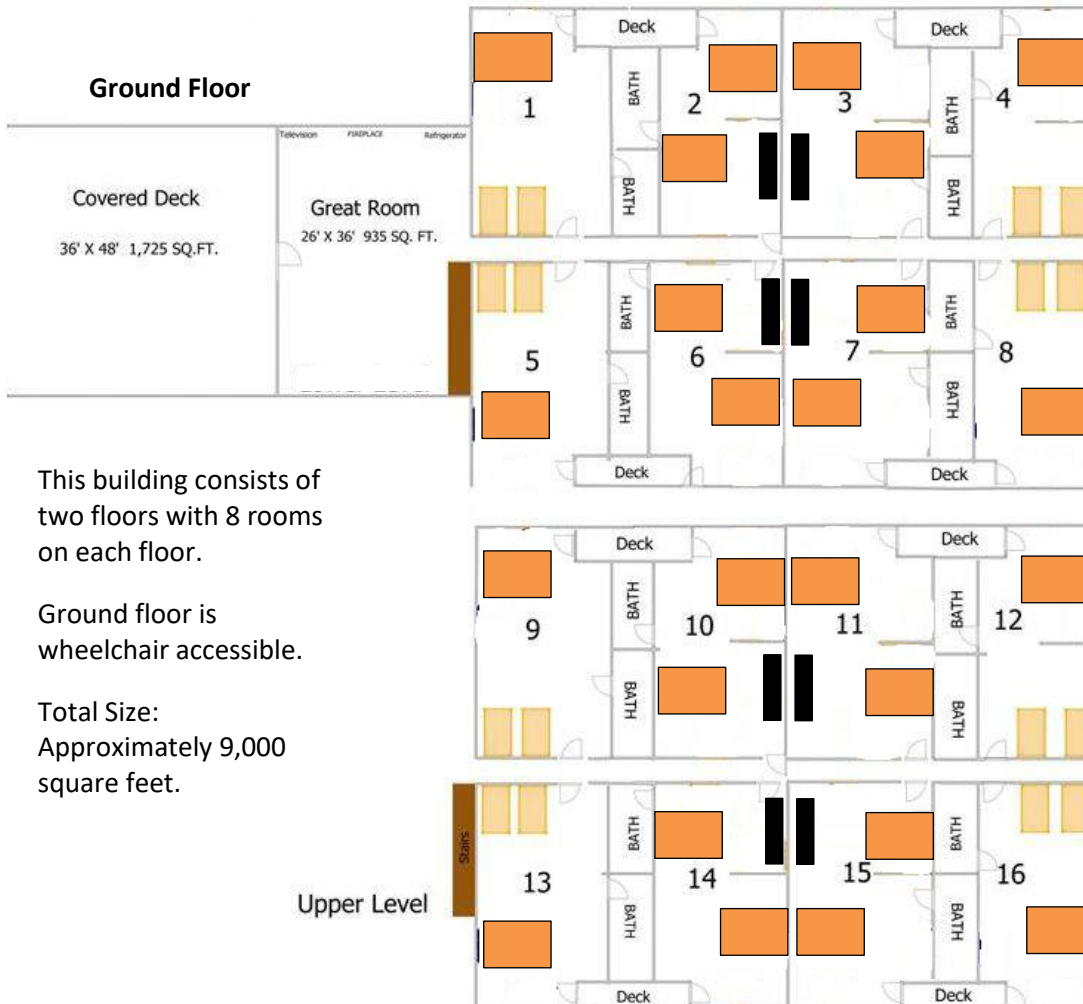

Treetopper Lodge – 16 Rooms – Renovated June 2021

Hot Tub – Treetopper Lodge

Treetopper Lodge Hospitality Room

Conference Center

Treetopper Double King Room

Treetopper Lodge Room

Treetopper 2 Twins/1 King

16 Oversized Hotel Rooms – Half of the rooms have 2 king beds plus a futon – Half of the rooms have 1 king bed & 2 twin beds. Room #1 has handicap access. Each room has 50in TV, refrigerator & private bath.

Great Room with gas log fireplace, comfortable seating, satellite TV, kitchenette & covered porch.

FREE WIFI and parking.

706-864-6456

This building consists of two floors with 8 rooms on each floor.

Ground floor is wheelchair accessible.

Total Size: Approximately 9,000 square feet.