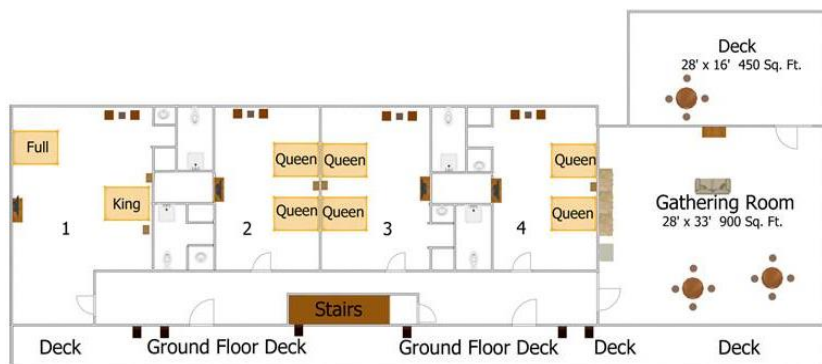

# Bear's Den Lodge – 8 Rooms *Renovated August 2021*

Bears Den Lodge

Bears Den Meeting Room

Bears Den Hospitality Room

Bears Den Lodge Room

Bears Den Lodge Room

Bears Den Lodge Room

Bears Den Lodge Porch

Bears Den Back Deck

Bears Den Lodge

Ground floor is wheelchair accessible.

Total Size: Approximately 4,000 square feet.

**8 Rooms** – Each with 2 QUEEN beds, private bath, DirectTV, HBO, Showtime, mini fridge, coffee maker.