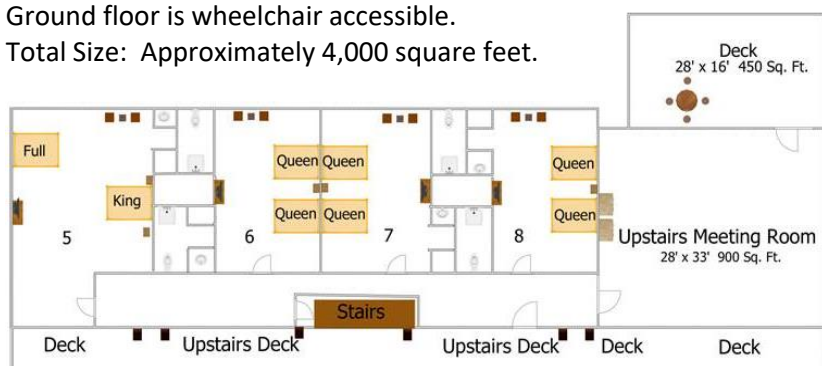

# Bear's Den Lodge – 8 Rooms *Renovated August 2021*

Bears Den Lodge

Bears Den Meeting Room

Bears Den Hospitality Room

Bears Den Lodge Room

Bears Den Lodge Room

Bears Den Lodge Room

Bears Den Lodge Porch

Bears Den Back Deck

Bears Den Lodge

Ground floor is wheelchair accessible.

Total Size: Approximately 4,000 square feet.

**8 Rooms** – Each with 2 QUEEN beds, private bath, DirectTV, HBO, Showtime, mini fridge, coffee maker.