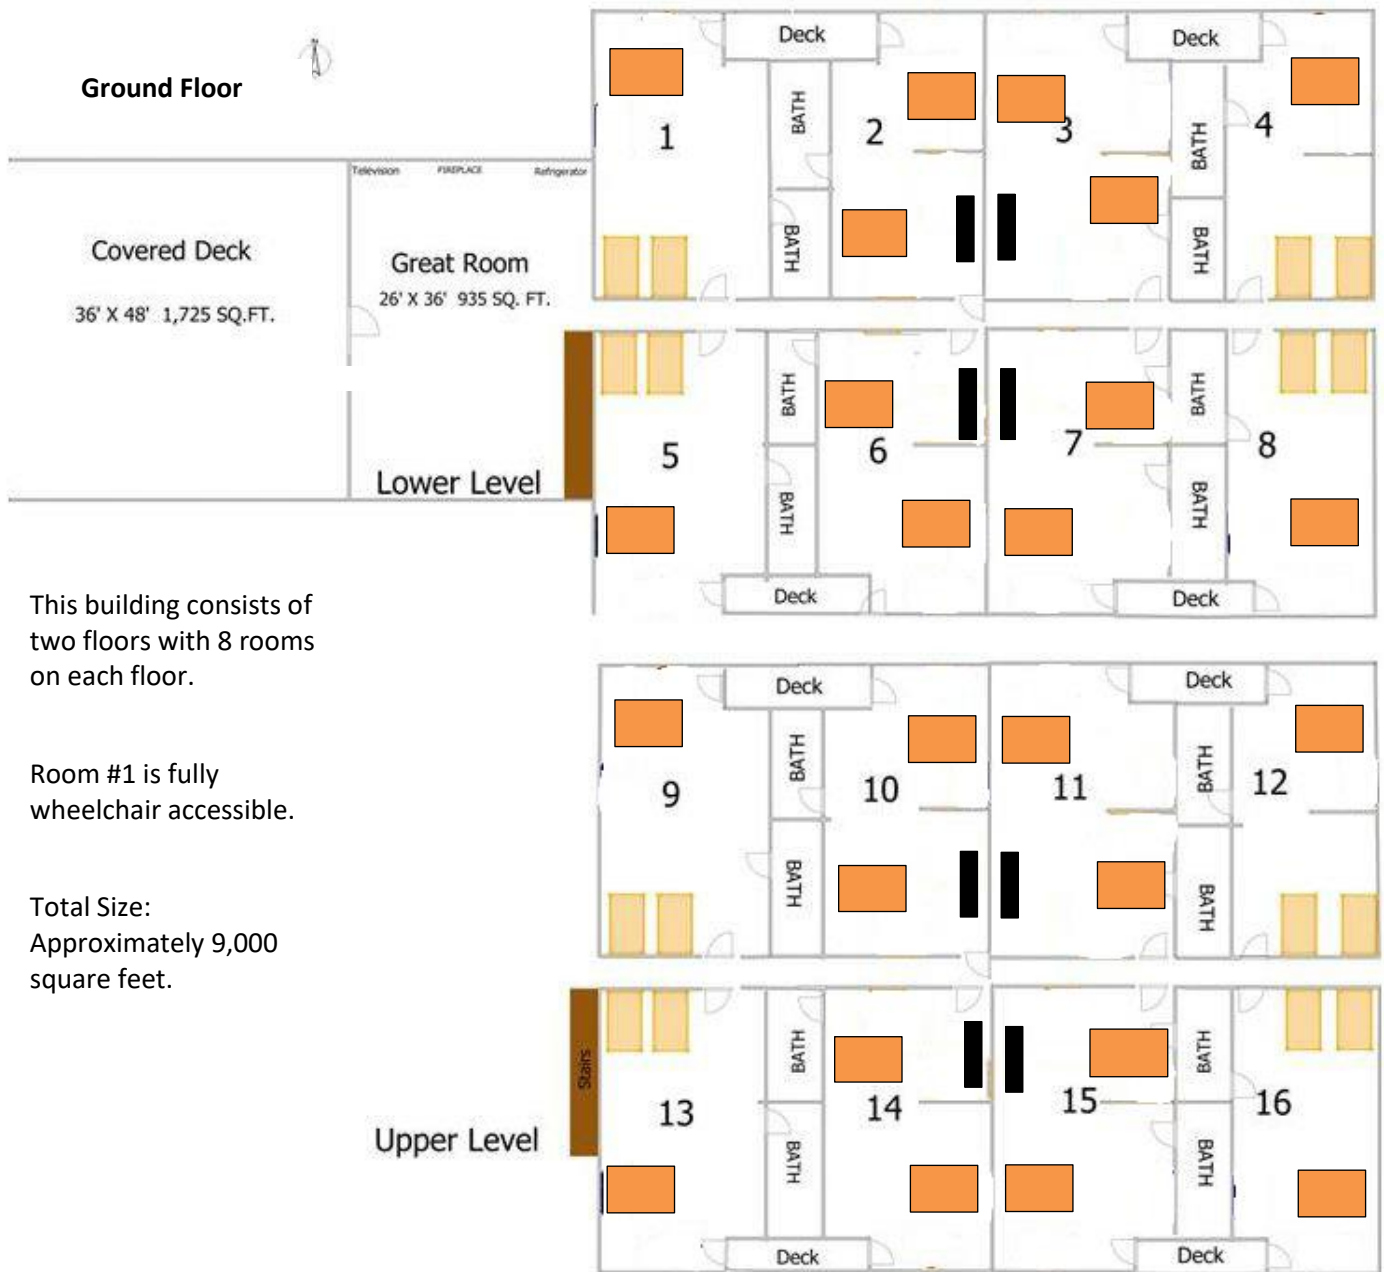

Treetopper Lodge – 16 Rooms – Renovated June 2021

16 Oversized Hotel Rooms – Half of the rooms have 2 king beds plus a futon – Half of the rooms have 1 king bed & 2 twin beds. Room #1 has handicap access. Each room has 50in TV, refrigerator & private bath.

Great Room with gas log fireplace, comfortable seating, satellite TV, kitchenette & covered porch.

FREE WIFI and parking.

THE CONFERENCE CENTER is only included with certain retreat packages. 706-864-6456

This building consists of two floors with 8 rooms on each floor.

Room #1 is fully wheelchair accessible.

Total Size:
Approximately 9,000 square feet.

Treetopper Lodge – 16 Bedroom/16 Bath

Hot Tub – Treetopper Lodge

Treetopper Lodge Hospitality Room

Either 2 King Beds OR 1 King/2 Twin

Either 2 Kings OR 1 King/2 Twins

Treetopper 2 Rooms Share Balcony

2 King Beds-Treetopper

Treetopper Lodge Room

2 Twins/1 King Treetopper Room